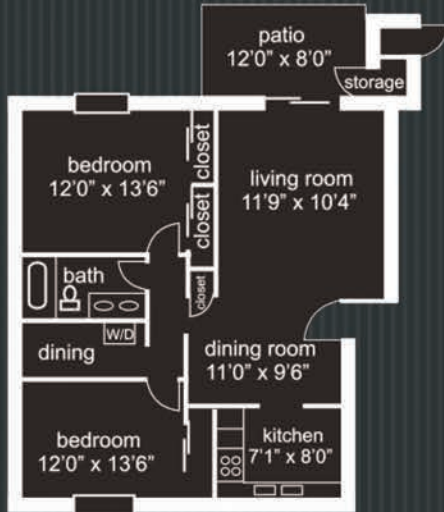

**1 Bedroom
1 Bath**

650 Square Feet

Monthly Rent:

**2 Bedroom
1 1/2 Bath
Townhome**

1,250 Square Feet

Monthly Rent:

The Reserve at Norwood
APARTMENT HOMES

**2 Bedroom
1 Bath**

1,000 Square Feet

Monthly Rent:

**3 Bedroom
2 1/2 Bath
Townhome**

1,450 Square Feet

Monthly Rent:

**exceptional features
in your apartment home:**

1 & 2 Bedroom Apartments, 2 & 3 Bedroom Townhomes

Near Norwood Golf Club and Hwy 24