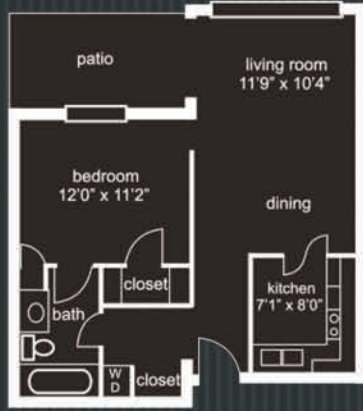

**1 Bedroom
1 Bath**

650 Square Feet

Monthly Rent:

**2 Bedroom
1 1/2 Bath
Townhome**

1,250 Square Feet

Monthly Rent:

The Reserve at Norwood
APARTMENT HOMES

**2 Bedroom
1 Bath**

1,000 Square Feet

Monthly Rent:

**3 Bedroom
2 1/2 Bath
Townhome**

1,450 Square Feet

Monthly Rent:

**exceptional features
in your apartment home:**

1 & 2 Bedroom Apartments, 2 & 3 Bedroom Townhomes

Near Norwood Golf Club and Hwy 24