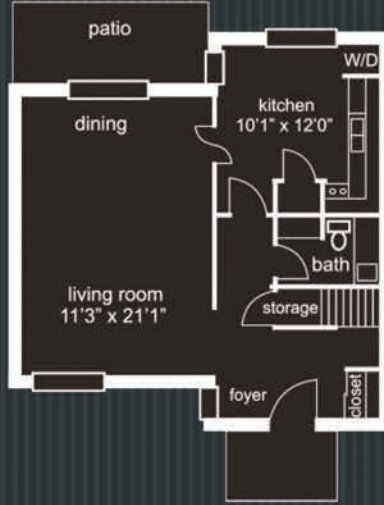

**1 Bedroom
1 Bath**

650 Square Feet

Monthly Rent:

**2 Bedroom
1 1/2 Bath
Townhome**

1,250 Square Feet

Monthly Rent:

The Reserve at Norwood
APARTMENT HOMES

**2 Bedroom
1 Bath**

1,000 Square Feet

Monthly Rent:

**3 Bedroom
2 1/2 Bath
Townhome**

1,450 Square Feet

Monthly Rent:

**exceptional features
in your apartment home:**

1 & 2 Bedroom Apartments, 2 & 3 Bedroom Townhomes

Near Norwood Golf Club and Hwy 24