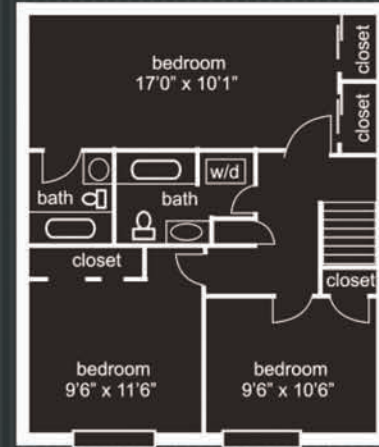

**1 Bedroom
1 Bath**

650 Square Feet

Monthly Rent:

**2 Bedroom
1 1/2 Bath
Townhome**

1,250 Square Feet

Monthly Rent:

The Reserve at Norwood
APARTMENT HOMES

**2 Bedroom
1 Bath**

1,000 Square Feet

Monthly Rent:

**3 Bedroom
2 1/2 Bath
Townhome**

1,450 Square Feet

Monthly Rent:

**exceptional features
in your apartment home:**

1 & 2 Bedroom Apartments, 2 & 3 Bedroom Townhomes

Near Norwood Golf Club and Hwy 24