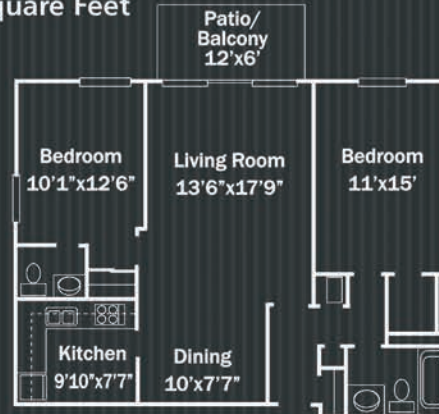

HOME PLANS AVAILABLE AT FOUNTAIN LAKE:

Trevi

Studio/1 Bath
508 Square Feet

MONTHLY RENT:

Roselle

Studio/1 Bath
368 Square Feet

MONTHLY RENT:

Bellagio

2 Bedroom/1 Bath
1,088 Square Feet

MONTHLY RENT:

Versailles

1 Bedroom/1 Bath
722 Square Feet

MONTHLY RENT:

Grand Bellagio

2 Bedroom/1 Bath
1,215 Square Feet

MONTHLY RENT:

Buckingham

2 Bedroom/1.5 Bath
974 Square Feet

MONTHLY RENT:

Fountain Lake

APARTMENT HOMES

I.G.C.
RESIDENTIAL PROPERTY MANAGEMENT
In Good Company

IGCRE.com

exceptional features
in your apartment home: