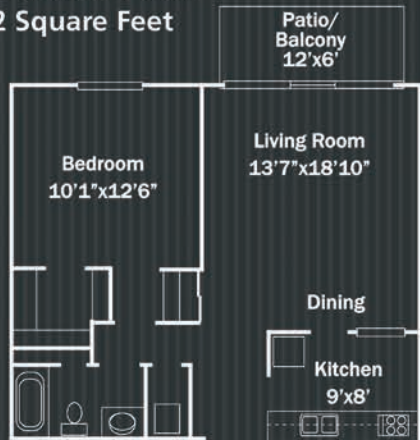

HOME PLANS AVAILABLE AT FOUNTAIN LAKE:

Trevi

Studio/1 Bath
508 Square Feet

MONTHLY RENT:

Roselle

Studio/1 Bath
368 Square Feet

MONTHLY RENT:

Bellagio

2 Bedroom/1 Bath
1,088 Square Feet

MONTHLY RENT:

Versailles

1 Bedroom/1 Bath
722 Square Feet

MONTHLY RENT:

Grand Bellagio

2 Bedroom/1 Bath
1,215 Square Feet

MONTHLY RENT:

Buckingham

2 Bedroom/1.5 Bath
974 Square Feet

MONTHLY RENT:

Fountain Lake

APARTMENT HOMES

I.G.C.
RESIDENTIAL PROPERTY MANAGEMENT
In Good Company

IGCRE.com

exceptional features
in your apartment home: