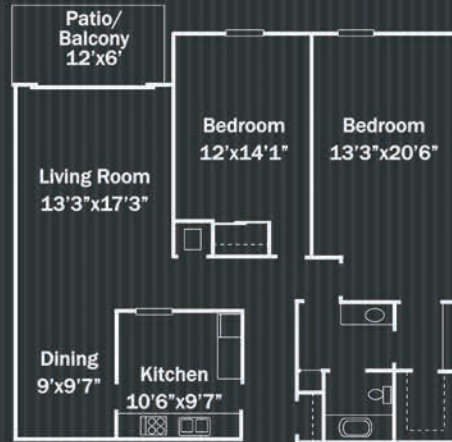

HOME PLANS AVAILABLE AT FOUNTAIN LAKE:

Trevi

Studio/1 Bath
508 Square Feet

MONTHLY RENT:

Roselle

Studio/1 Bath
368 Square Feet

MONTHLY RENT:

Bellagio

2 Bedroom/1 Bath
1,088 Square Feet

MONTHLY RENT:

Versailles

1 Bedroom/1 Bath
722 Square Feet

MONTHLY RENT:

Grand Bellagio

2 Bedroom/1 Bath
1,215 Square Feet

MONTHLY RENT:

Buckingham

2 Bedroom/1.5 Bath
974 Square Feet

MONTHLY RENT:

Fountain Lake

APARTMENT HOMES

I.G.C.
RESIDENTIAL PROPERTY MANAGEMENT
In Good Company

IGCRE.com

exceptional features
in your apartment home: