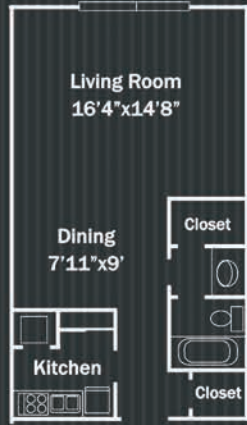

HOME PLANS AVAILABLE AT FOUNTAIN LAKE:

Trevi

Studio/1 Bath
508 Square Feet

MONTHLY RENT:

Roselle

Studio/1 Bath
368 Square Feet

MONTHLY RENT:

Bellagio

2 Bedroom/1 Bath
1,088 Square Feet

MONTHLY RENT:

Versailles

1 Bedroom/1 Bath
722 Square Feet

MONTHLY RENT:

Grand Bellagio

2 Bedroom/1 Bath
1,215 Square Feet

MONTHLY RENT:

Buckingham

2 Bedroom/1.5 Bath
974 Square Feet

MONTHLY RENT:

Fountain Lake

APARTMENT HOMES

I.G.C.
RESIDENTIAL PROPERTY MANAGEMENT
In Good Company

IGCRE.com

exceptional features
in your apartment home: