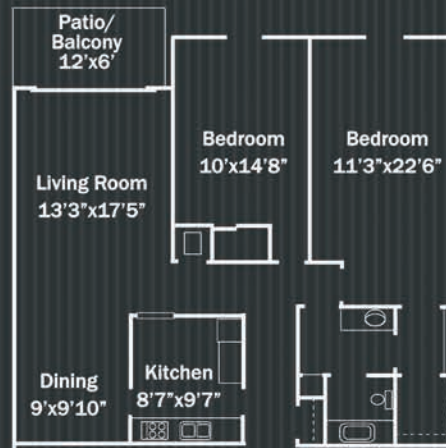

HOME PLANS AVAILABLE AT FOUNTAIN LAKE:

Trevi

Studio/1 Bath
508 Square Feet

MONTHLY RENT:

Roselle

Studio/1 Bath
368 Square Feet

MONTHLY RENT:

Bellagio

2 Bedroom/1 Bath
1,088 Square Feet

MONTHLY RENT:

Versailles

1 Bedroom/1 Bath
722 Square Feet

MONTHLY RENT:

Grand Bellagio

2 Bedroom/1 Bath
1,215 Square Feet

MONTHLY RENT:

Buckingham

2 Bedroom/1.5 Bath
974 Square Feet

MONTHLY RENT:

Fountain Lake

APARTMENT HOMES

I.G.C.
RESIDENTIAL PROPERTY MANAGEMENT
In Good Company

IGCRE.com

exceptional features
in your apartment home: