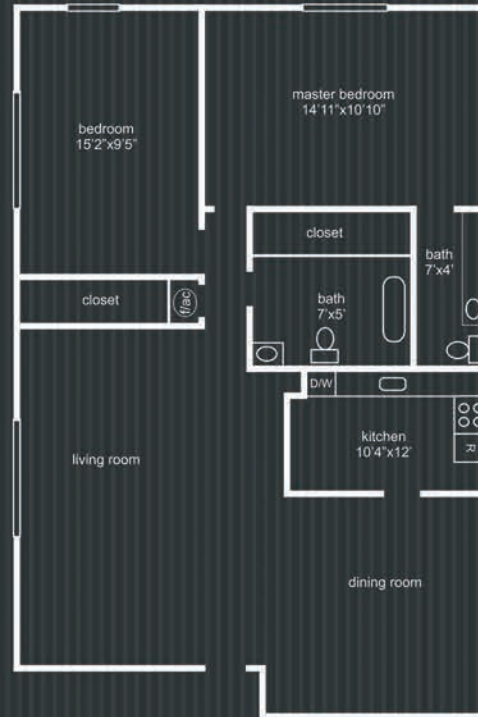

1 Bed / 1 Bath  
650 Square Feet  
Monthly Rent:

2 Bed / 1 Bath  
1,030 Square Feet  
Monthly Rent:

Studio 430 Square Feet  
Monthly Rent:

2 Bed / 1 Bath 900 Square Feet

Monthly Rent:

2 Bed / 1 Bath  
800 Square Feet  
Monthly Rent:

2 Bed / 1.5 Bath 936 Square Feet  
Monthly Rent: